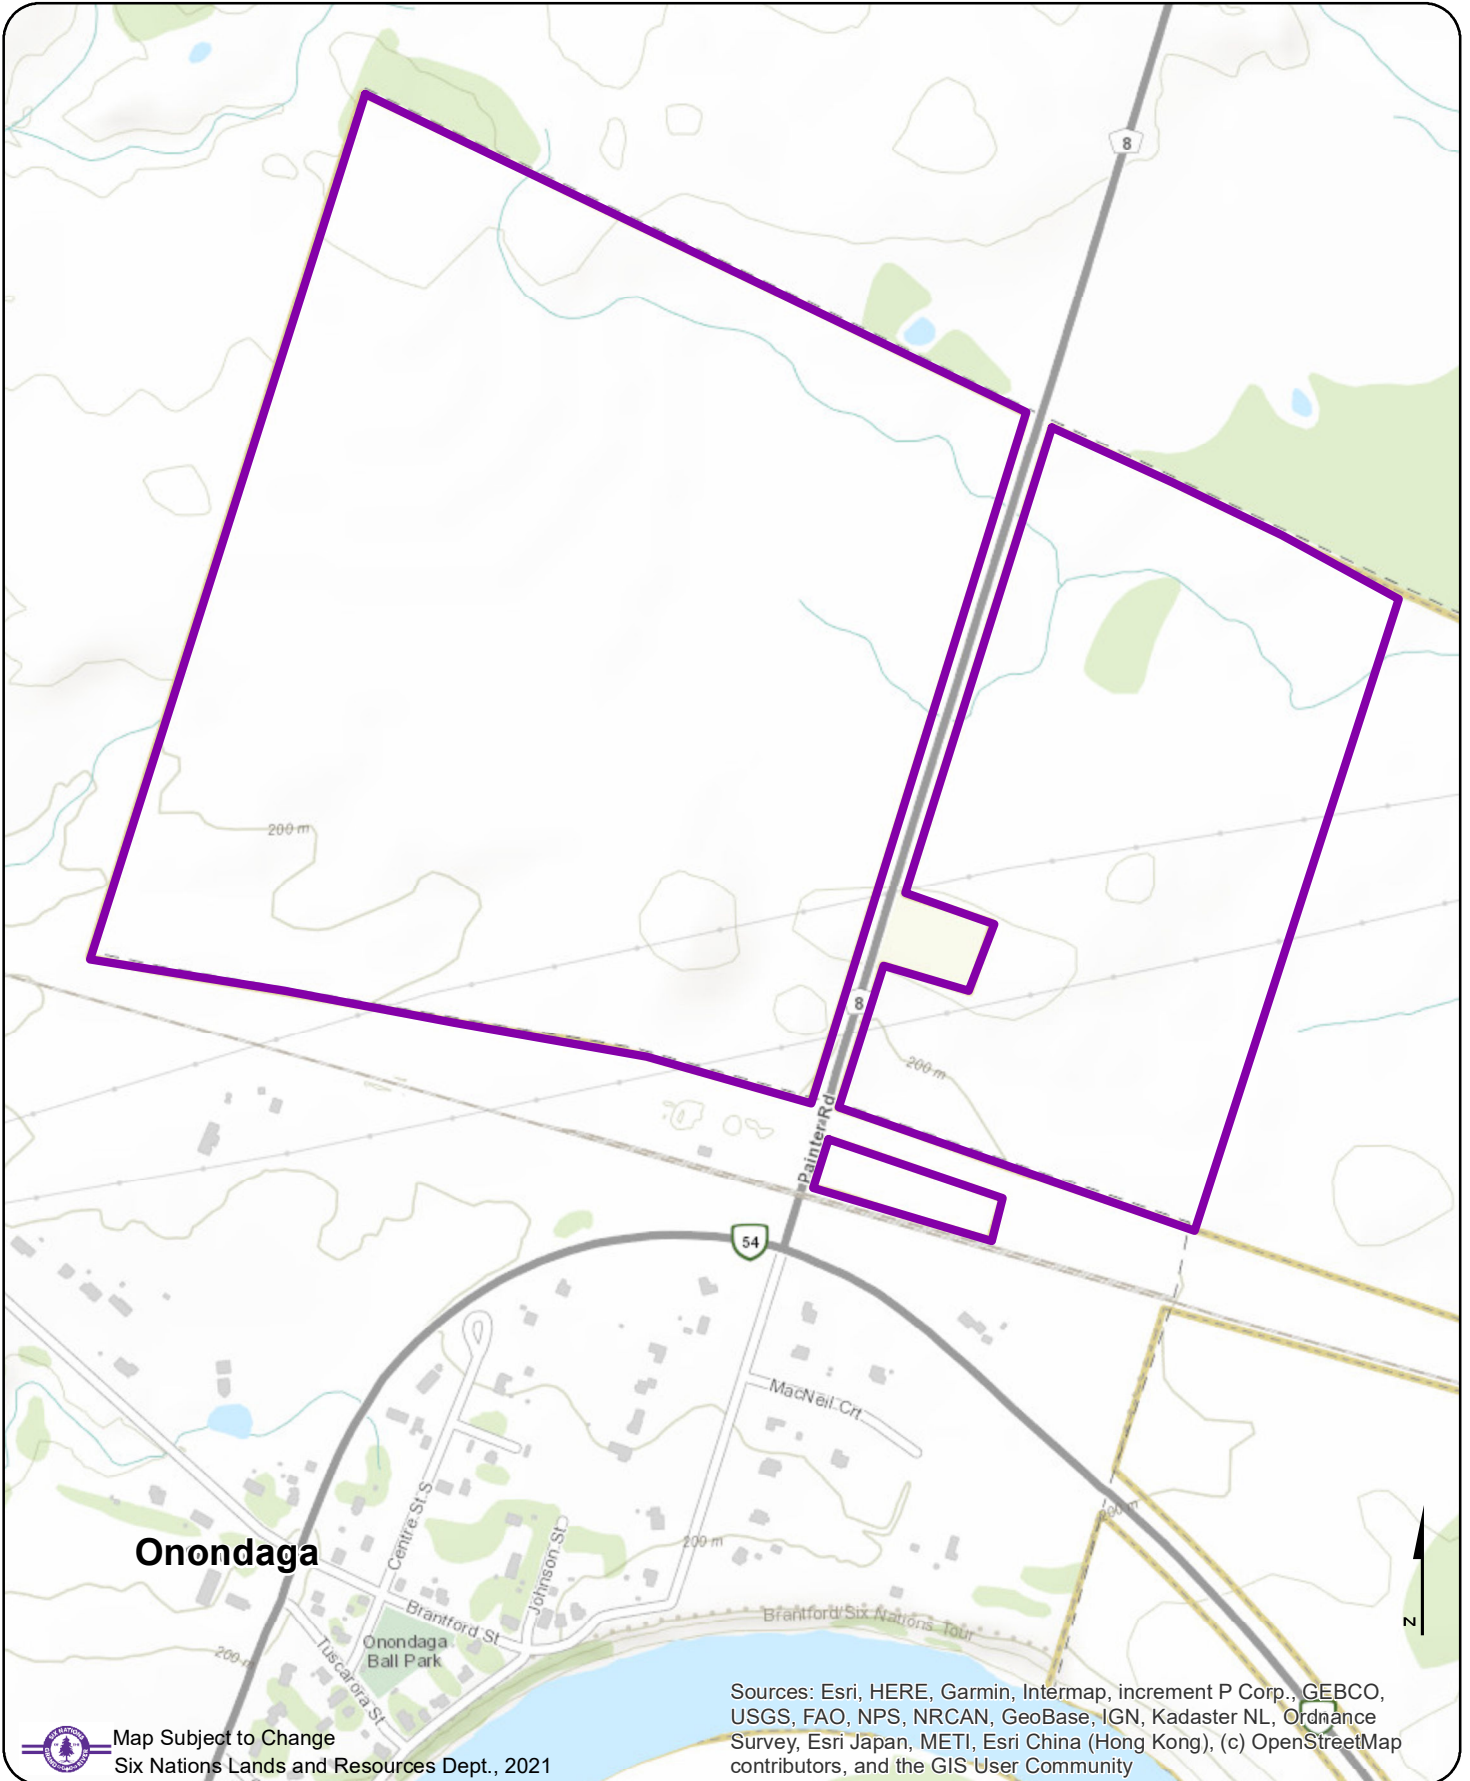

Canadian National Railway Right-of-Way Oneida Township - Settlement Lands (259.171 acres) Lands located in Onondaga Township

Map Subject to Change
Six Nations Lands and Resources Dept., 2021

Sources: Esri, HERE, Garmin, Intermap, increment P Corp., GEBCO, USGS, FAO, NPS, NRCAN, GeoBase, IGN, Kadaster NL, Ordnance Survey, Esri Japan, METI, Esri China (Hong Kong), (c) OpenStreetMap contributors, and the GIS User Community